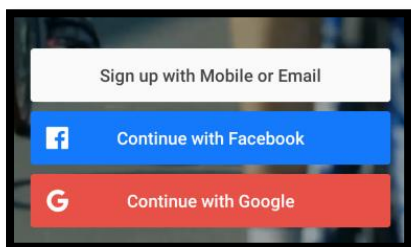

Installing the Band App and Linking to the Theatr yr Ifanc Group.

The instructions / screen shots below relate to an Android phone. An Apple phone should be similar.

Part 1: Installing the “Band” App

Visit the Google Play Store or Apple Store and search for the Band App and Install it:

Part 2: Open the App and link to Theatr yr Ifanc

When you run the “Band” app you will be asked how you want to sign up:

It doesn't matter which you use- just choose whatever suits your needs. You will also be asked to enter some details about yourself (e.g. DOB). This is to allow you to get back in if you forget your password in the future. Answer all of the questions that you are asked to and you will come to the main screen.