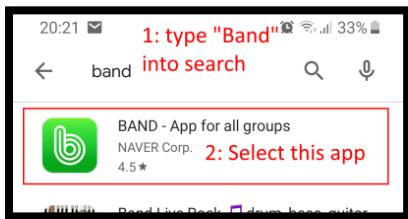

Installing the Band App and Linking to the Theatr yr Ifanc Group.

The instructions / screen shots below relate to an Android phone. An Apple phone should be similar.

Part 1: Installing the “Band” App

Visit the Google Play Store or Apple Store and search for the Band App and Install it:

Part 2: Open the App and link to Theatr yr Ifanc

When you run the “Band” app you will be asked how you want to sign up:

It doesn't matter which you use- just choose whatever suits your needs. You will also be asked to enter some details about yourself (e.g. DOB). This is to allow you to get back in if you forget your password in the future. Answer all of the questions that you are asked to and you will come to the main screen.