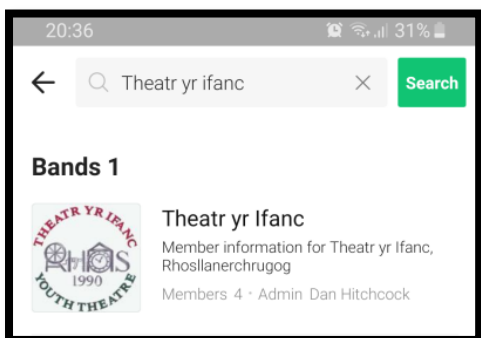

Installing the Band App and Linking to the Theatr yr Ifanc Group.

The instructions / screen shots below relate to an Android phone. An Apple phone should be similar.

Part 1: Installing the “Band” App

Visit the Google Play Store or Apple Store and search for the Band App and Install it:

Part 2: Open the App and link to Theatr yr Ifanc

When you run the “Band” app you will be asked how you want to sign up:

It doesn't matter which you use- just choose whatever suits your needs. You will also be asked to enter some details about yourself (e.g. DOB). This is to allow you to get back in if you forget your password in the future. Answer all of the questions that you are asked to and you will come to the main screen.

Next, click on the magnifying glass at the top of the app screen.

Type “Theatr yr Ifanc” into the search box and click on “Search”

Our logo will appear under the search. Click on it and join the group (or “Band”).