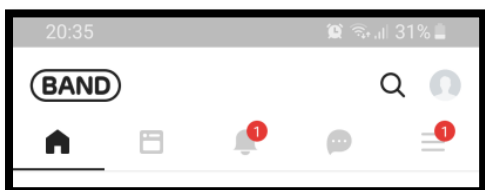

Installing the Band App and Linking to the Theatr yr Ifanc Group.

The instructions / screen shots below relate to an Android phone. An Apple phone should be similar.

Part 1: Installing the “Band” App

Visit the Google Play Store or Apple Store and search for the Band App and Install it:

Part 2: Open the App and link to Theatr yr Ifanc

When you run the “Band” app you will be asked how you want to sign up:

It doesn't matter which you use- just choose whatever suits your needs. You will also be asked to enter some details about yourself (e.g. DOB). This is to allow you to get back in if you forget your password in the future. Answer all of the questions that you are asked to and you will come to the main screen.